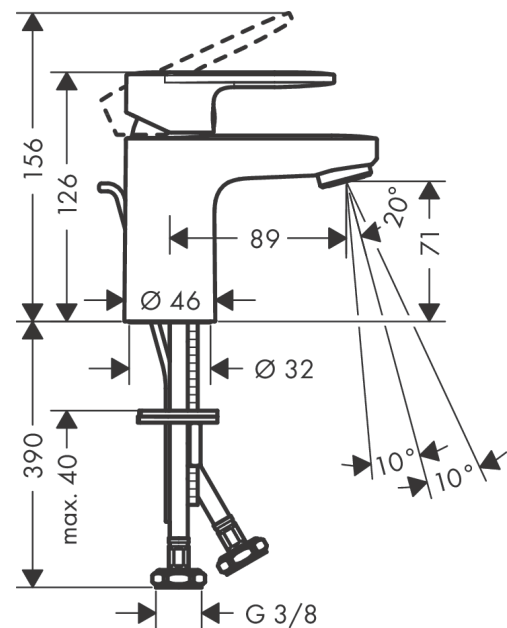

Vernis Blend

Single lever basin mixer 70 CoolStart with pop-up waste set

Surfaces: **Chrome** Article Number: **71584000**

Description

product features

- consists of: single lever basin mixer, waste set
- ComfortZone 70
- projection 89 mm
- spray type: normal spray
- swiveling spray former
- maximum flow rate at 3 bar: 5 l/min
- ceramic cartridge
- temperature limitation adjustable
- suitable for continuous flow water heaters
- material waste set: synthetic
- connection type: G ¾ connections
- connection dimension: DN15
- cold water in middle position
- pop-up waste set G 1¼

Technology

Product image

Scale drawing

Vernis Blend

Single lever basin mixer 70 CoolStart with pop-up waste set

Surfaces: **Chrome** Article Number: **71584000**

Flowchart

Vernis Blend
Single lever basin mixer 70 CoolStart with pop-up waste set
 Surfaces: **Chrome** Article Number: **71584000**

Exploded Drawing

Year of production: >01/21

Vernis Blend

Single lever basin mixer 70 CoolStart with pop-up waste set

Surfaces: **Chrome** Article Number: **71584000**

Spare part list

Year of production: >01/21

Pos.	Description	Article Number	Price	PU
1	handle	93678000	-	1
2	screw cover	96338000	-	1
3	flange	93680000	-	1
4	nut	93681000	-	1
5	O-ring 24x1,5	98434000	-	1
6	cartridge, assy	97685000	-	1
7	locking screw for handle	95140000	-	1
8	seal	98865000	-	1
9	adapter for cartridge	98866000	-	1
10	O-ring 23x2	98398000	-	1
11	aerator swivelling M24x1 (5 l/min)	93834000	-	1
12	seal Ø 42	98722000	-	1
13	fixing set	96016000	-	1
14	connection hose 450 mm M8x0,75 G3/8	97206000	-	1
15	O-ring 7x1,5	98422000	-	1
16	pull rod	93683000	-	1
a	pop up waste	92168000	-	1